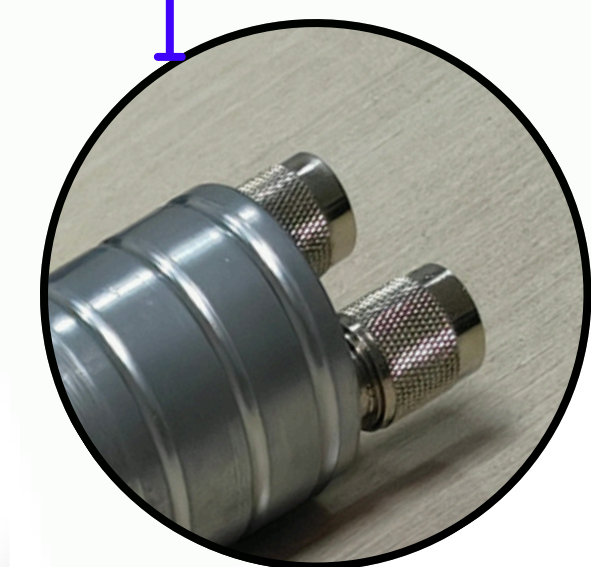

## Technical Specifications

Model	MIODWDU07
Frequency Range	2.4 - 5.8 Ghz
Polarization	Vertical
Gain	5/7 Dbi
Horizontal Lobe width	360°
Vertical Lobe width	55°
Lightning Protection	DC Ground
Input Impedance	50Ω
VSWR	≤1.5
Maximum Input Power	100 W
Connector	N Male / Customize
Outer Cover Material	Fiberglass
Color	Black
Operating Temperature	-40~+60°C
Compliances	CE compliant
ROHS	ROHS Compliant

## Features

- Dual Band
- Vertical Polarization
- 360° Working
- Wifi Network
- Made from materials like fiberglass or ABS plastic
- Pole mount options available

N Type Connector

**CALL OR**  **+91-8800386366**